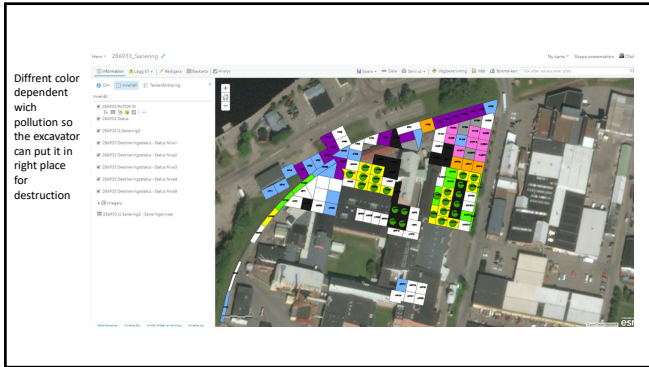

Collector field app for smartphone tablet and computer

- owner of collector is esri.com
- customized and streamlined by Tyréns.
- used in geotechnology, environmental sampling and general data collection in the field
- more and more common in Sweden among consultants

1

2

3

4

5

6
