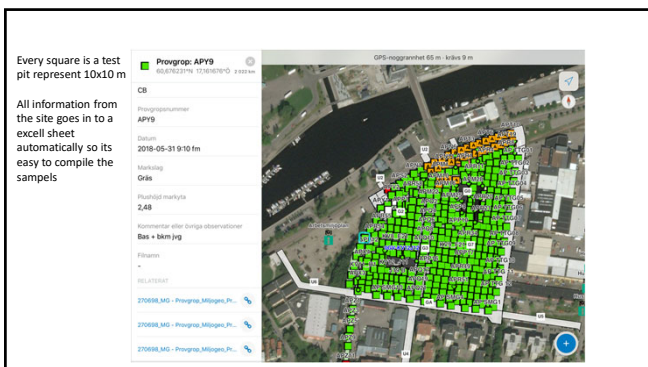

Collector field app for smartphone tablet and computer

- owner of collector is esri.com
- customized and streamlined by Tyréns.
- used in geotechnology, environmental sampling and general data collection in the field
- more and more common in Sweden among consultants

1

2